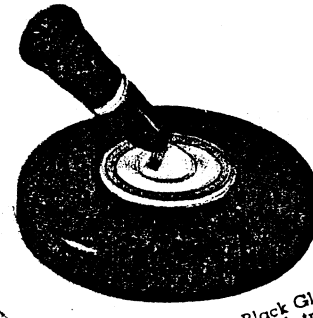

F403 ABIEM. Black Glass. 3 1/4 inches dia. Gold trim. With No. 3 Pen $5.00.